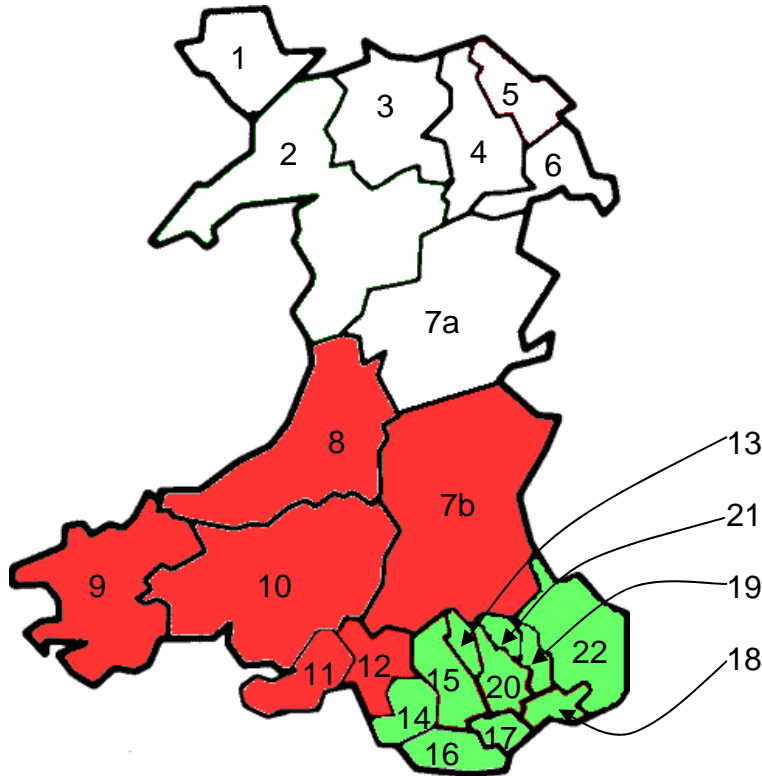

Learning Disability Wales
Anabledd Dysgu Cymru

Person Centred Planning Networks in Wales

1	Ynys Mon	North Wales
2	Gwynedd	
3	Conwy	
4	Denbighshire	
5	Flintshire	
6	Wrexham	
7a	Powys (Montgomeryshire)	
7b	Powys (Brecknockshire & Radnorshire)	Mid & West Wales
8	Ceredigion	
9	Pembrokeshire	
10	Carmarthenshire	
11	Swansea	
12	Neath Port Talbot	South & East Wales
13	Merthyr Tydfil	
14	Bridgend	
15	Rhondda Cynon Taf	
16	Vale of Glamorgan	
17	Cardiff	
18	Newport	
19	Torfaen	
20	Caerphilly	
21	Blaenau Gwent	
22	Monmouthshire	